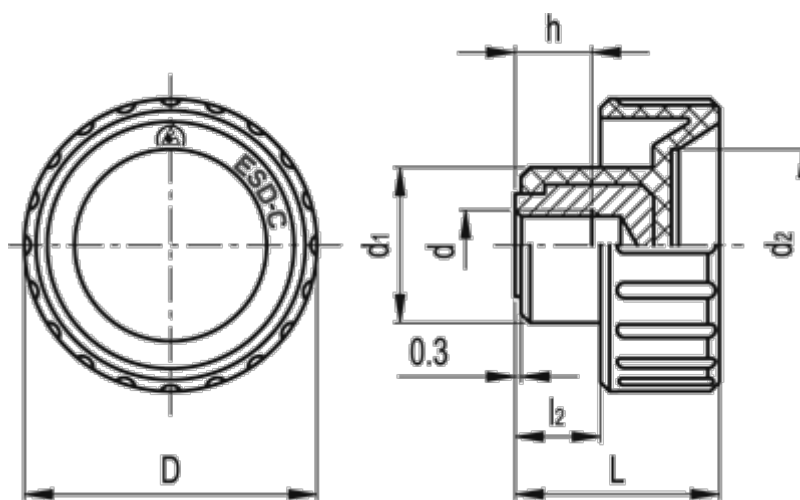

# Data Sheet

Article number: 2302154321

Description: E+G Fluted grip knob  
BT.25 B-M6-ESD-C

## Measures

D	= 25
d1	= 16.0
d2	= 15
d 6H	= M6
h	= 8
L	= 19
l2	= 8
Weight (g)	= 9